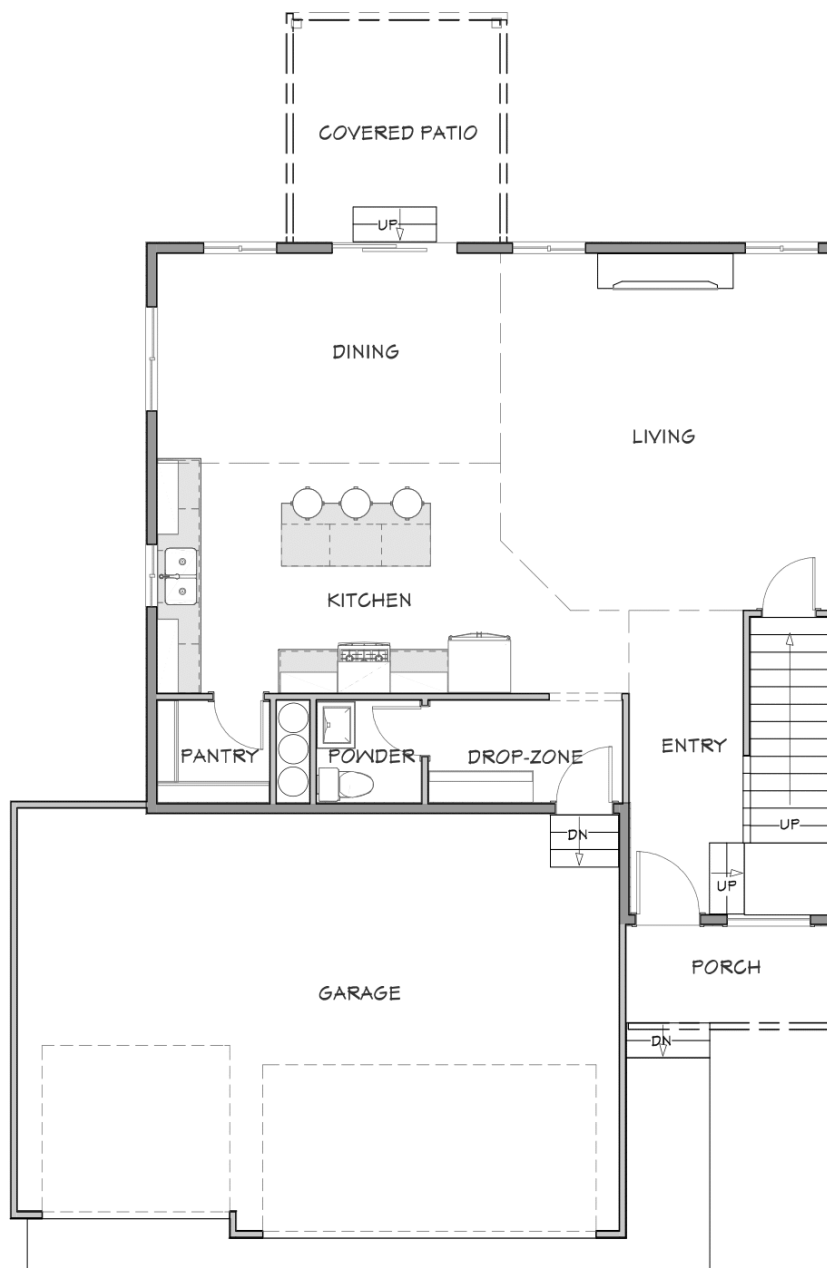

# The Leavenworth

3 CAR GARAGE

4 BEDROOMS

3 BATHROOMS

2221 SQFT

# The Leavenworth

Main Level  
967 SQFT

[www.colonycustomhomes.com](http://www.colonycustomhomes.com)

 @ColonyCustomHomes

 Colony Custom Homes

# The Leavenworth

Second Story  
1254 SQFT

[www.colonycustomhomes.com](http://www.colonycustomhomes.com)

 @ColonyCustomHomes

 Colony Custom Homes