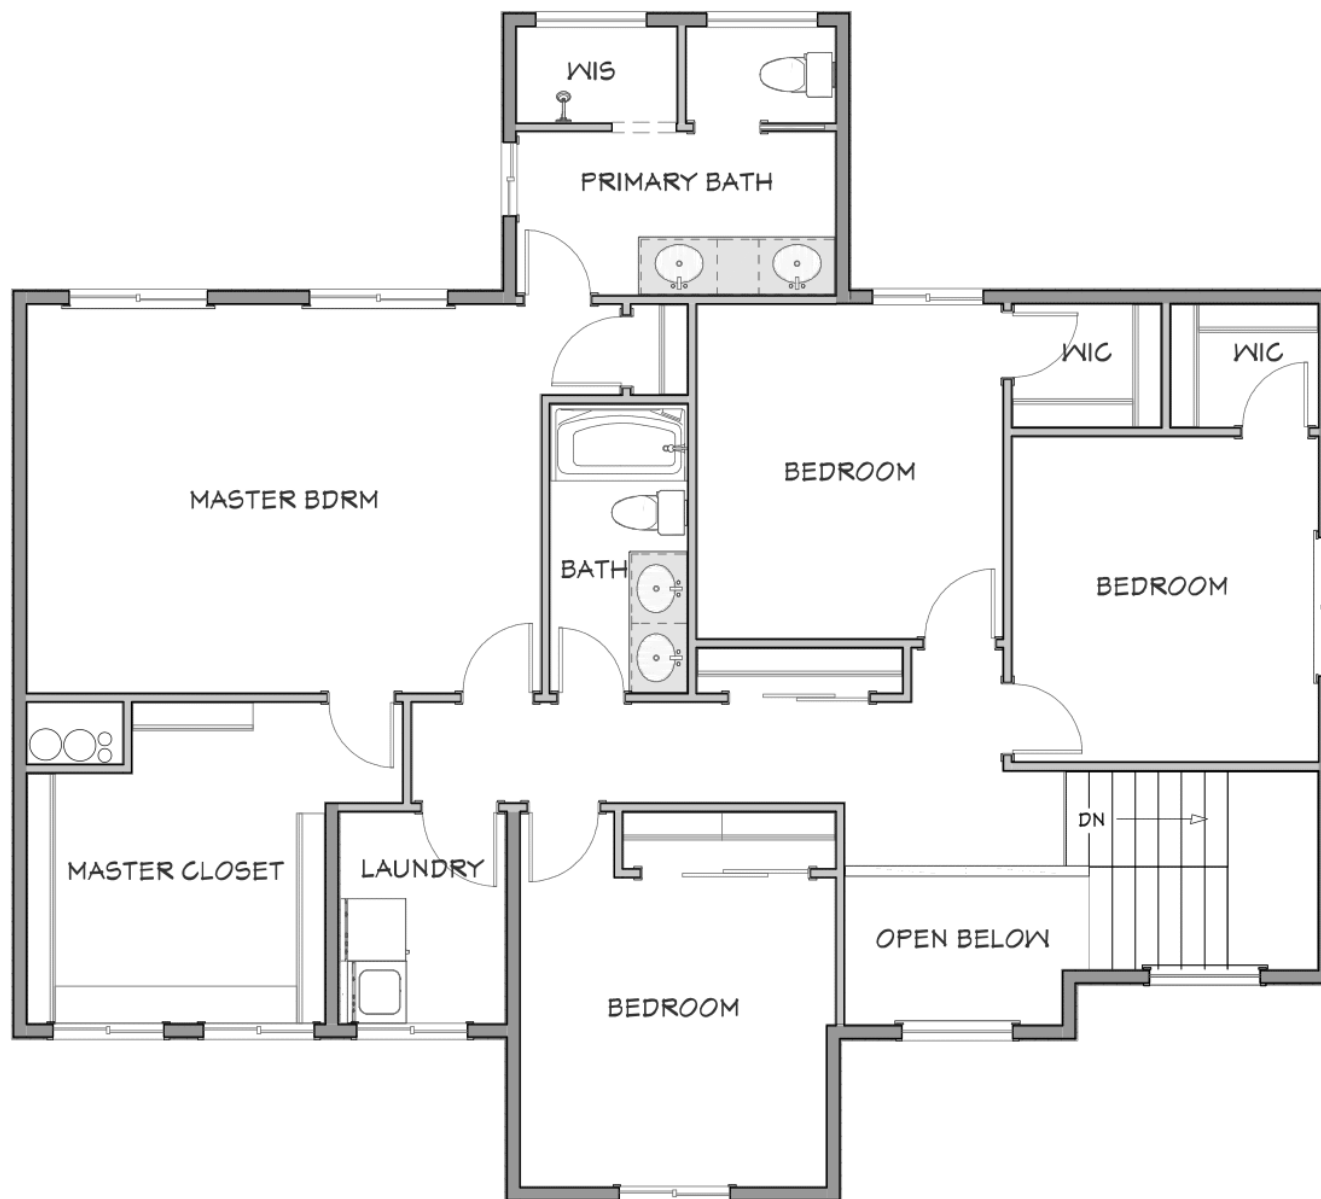

 @ColonyCustomHomes

 Colony Custom Homes

The Florence II

Second Story
1337 SQFT

www.colonycustomhomes.com

 @ColonyCustomHomes

 Colony Custom Homes