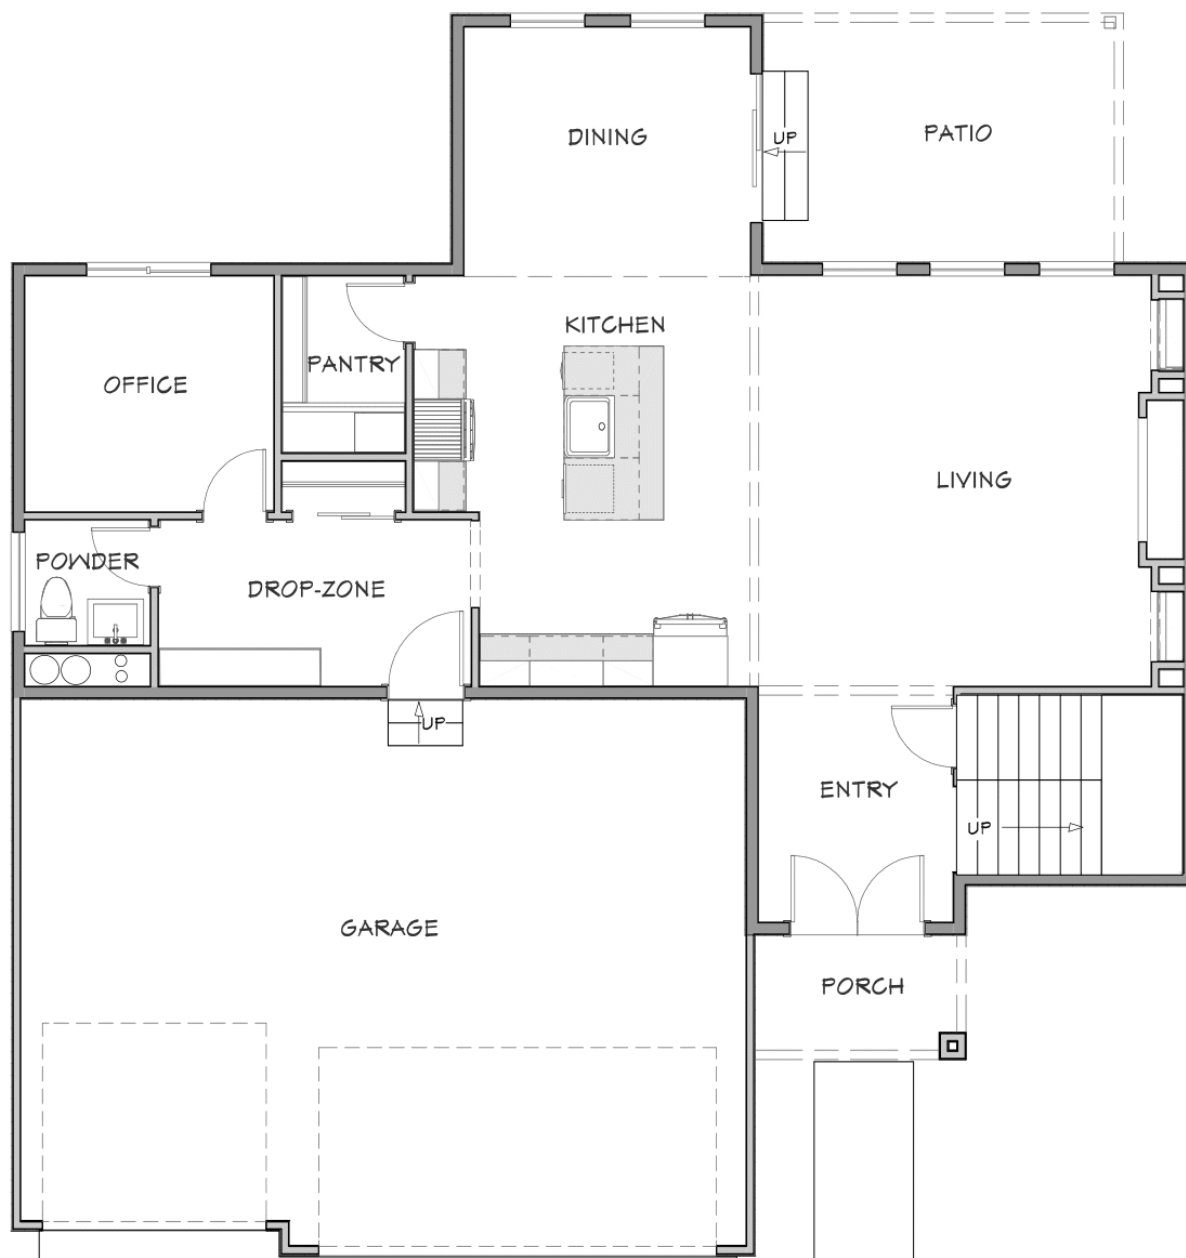

The Florence II

3 CAR GARAGE

4 BEDROOMS

3 BATHROOMS

2446 SQFT

The Florence II

Main Level
1109 SQFT

www.colonycustomhomes.com

 @ColonyCustomHomes

 Colony Custom Homes

The Florence II

Second Story
1337 SQFT

www.colonycustomhomes.com

 @ColonyCustomHomes

 Colony Custom Homes